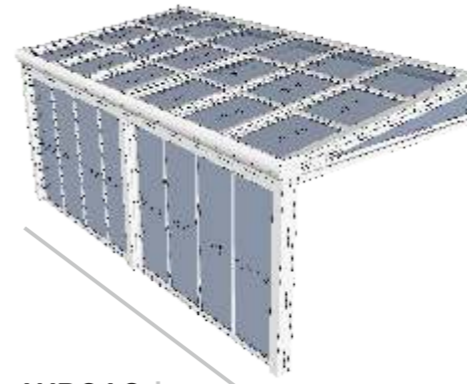

WD240

RETRACTABLE GLASS ROOF

Dynamic is sunroom system with retractable glass roof panels. It can provide up to 75% sky openness. Heat insulated, remote controlled, its designed to provide functionality and durability in mind alongside maintaining an aesthetically pleasing look.

Without any additional supporting steel structure:

- Up to 15' projection
- No restriction on width
- Can be attached to existing building

Additional features include:

- Front posts with hidden built-in downspouts
- All low-E glass for better heat management
- Insulated glass
- Tempered on outer layer
- Tempered & laminated on inner layer
- Maximum sky openness of 66% or 75%

APPLICATION

Rooftops, Conservatories,
Greenery, Terraces, Pools