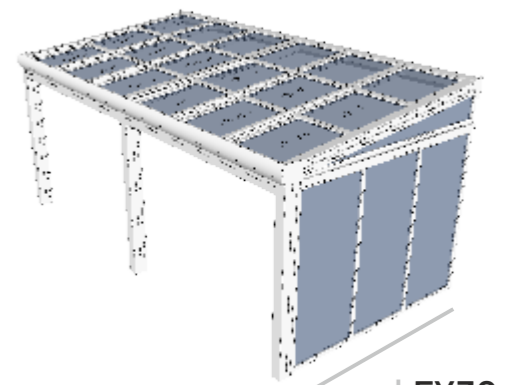

FX30

RETRACTABLE GLASS ROOF

Dynamic is sunroom system with retractable glass roof panels. It can provide up to 75% sky openness. Heat insulated, remote controlled, its designed to provide functionality and durability in mind alongside maintaining an aesthetically pleasing look.

Without any additional supporting steel structure:

- Up to 15' projection
- No restriction on width
- Can be attached to existing building

Additional features include:

- Front posts with hidden built-in downspouts
- All low-E glass for better heat management
- Insulated glass
- Tempered on outer layer
- Tempered & laminated on inner layer
- Maximum sky openness of 66% or 75%

APPLICATION

Rooftops, Conservatories,
Greenery, Terraces, Pools