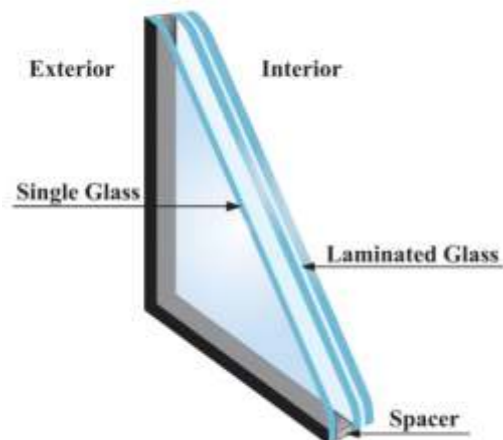

ALL GLASSES ARE TEMPERED