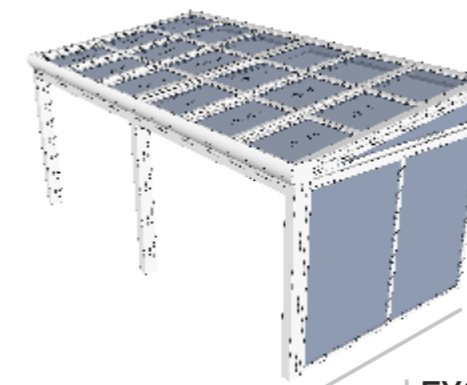

FX20

RETRACTABLE GLASS ROOF

Dynamic is sunroom system with retractable glass roof panels. It can provide up to 75% sky openness. Heat insulated, remote controlled, its designed to provide functionality and durability in mind alongside maintaining an aesthetically pleasing look.

Without any additional supporting steel structure:

- Up to 15' projection
- No restriction on width
- Can be attached to existing building

Additional features include:

- Front posts with hidden built-in downspouts
- All low-E glass for better heat management
- Insulated glass
- Tempered on outer layer
- Tempered & laminated on inner layer
- Maximum sky openness of 66% or 75%

APPLICATION

Rooftops, Conservatories,
Greenery, Terraces, Pools