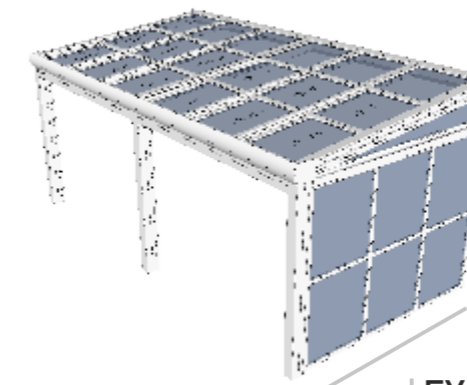

FX60

RETRACTABLE GLASS ROOF

Dynamic is sunroom system with retractable glass roof panels. It can provide up to 75% sky openness. Heat insulated, remote controlled, its designed to provide functionality and durability in mind alongside maintaining an aesthetically pleasing look.

Without any additional supporting steel structure:

- Up to 15' projection
- No restriction on width
- Can be attached to existing building

Additional features include:

- Front posts with hidden built-in downspouts
- All low-E glass for better heat management
- Insulated glass
- Tempered on outer layer
- Tempered & laminated on inner layer
- Maximum sky openness of 66% or 75%

APPLICATION

Rooftops, Conservatories,
Greenery, Terraces, Pools