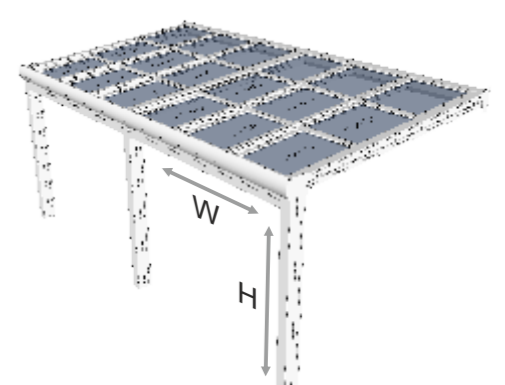

## RETRACTABLE GLASS ROOF

Dynamic is sunroom system with retractable glass roof panels. It can provide up to 75% sky openness. Heat insulated, remote controlled, its designed to provide functionality and durability in mind alongside maintaining an aesthetically pleasing look.

### Without any additional supporting steel structure:

- Up to 15' projection
- No restriction on width
- Can be attached to existing building