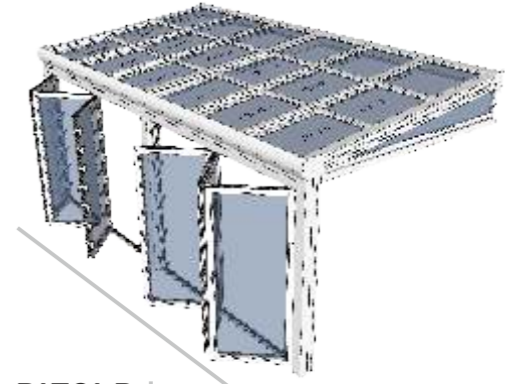

BIFOLD

RETRACTABLE GLASS ROOF

Dynamic is sunroom system with retractable glass roof panels. It can provide up to 75% sky openness. Heat insulated, remote controlled, its designed to provide functionality and durability in mind alongside maintaining an aesthetically pleasing look.

Without any additional supporting steel structure:

- Up to 15' projection
- No restriction on width
- Can be attached to existing building

Additional features include:

- Front posts with hidden built-in downspouts
- All low-E glass for better heat management
- Insulated glass
- Tempered on outer layer
- Tempered & laminated on inner layer
- Maximum sky openness of 66% or 75%

APPLICATION

Rooftops, Conservatories,
Greenery, Terraces, Pools