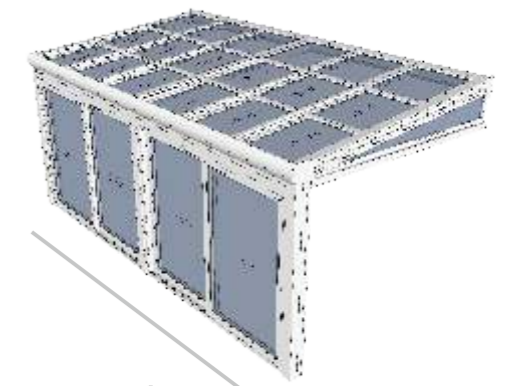

LS300

RETRACTABLE GLASS ROOF

Dynamic is sunroom system with retractable glass roof panels. It can provide up to 75% sky openness. Heat insulated, remote controlled, its designed to provide functionality and durability in mind alongside maintaining an aesthetically pleasing look.

Without any additional supporting steel structure:

- Up to 15' projection
- No restriction on width
- Can be attached to existing building

Additional features include:

- Front posts with hidden built-in downspouts
- All low-E glass for better heat management
- Insulated glass
- Tempered on outer layer
- Tempered & laminated on inner layer
- Maximum sky openness of 66% or 75%

APPLICATION

Rooftops, Conservatories,
Greenery, Terraces, Pools