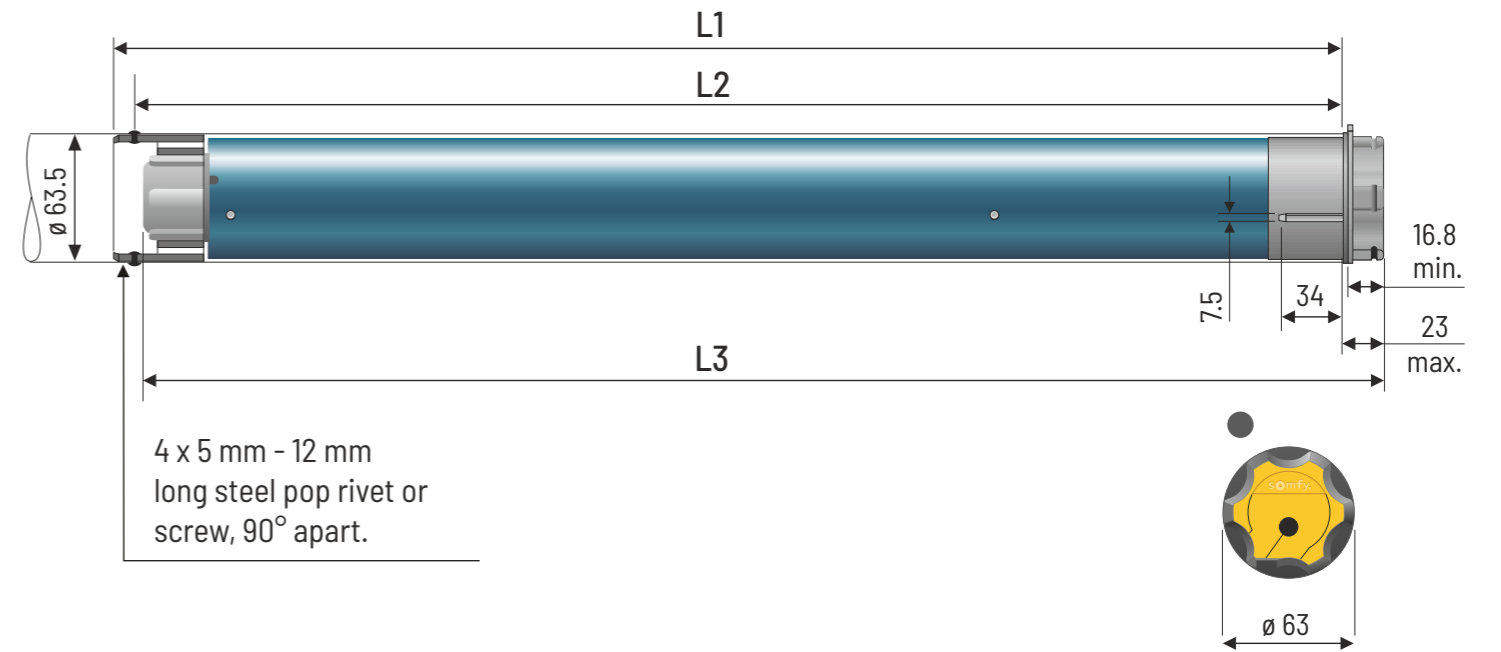

WALL MOUNTED CONTROL

Connected Living

- Manually override control functions when necessary.
- Direct and simple approach to operating projection screens.
- Quick and easy connection and operation.

1-5 CHANNEL REMOTE CONTROL

Description

- Each channel can control an individual motorized product or a group of motorized products which provides practical and flexible control options.
- Multiple finishes
- Choose from white, silver, black or blue and white to fit your style and preference.
- Radio Technology Somfy

1-16 CHANNEL REMOTE CONTROL

Description

- Easy programming.
- Clear design with an on-screen display.
- Greater personalization.
- The "my" button allows to set a favorite position for an individual or a group of motorized applications for quick and easy access.
- For use with any Somfy motorized window coverings.

SPECIFICATIONS

6100R2

Torque (in. lbs.)	100 Nm (880 in. lbs.)
Nominal Voltage	120V / 60Hz
Rated Current	3.8A
Speed	14 rpm
Thermal Protection	4 minutes
Radio Frequency	433.42 MHz
Sound Level	≤ 67 dBA

somfy