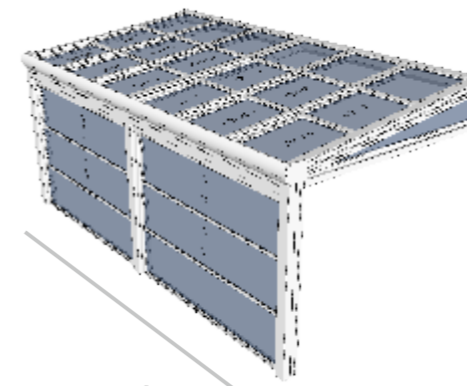

GE300

RETRACTABLE GLASS ROOF

Dynamic is sunroom system with retractable glass roof panels. It can provide up to 75% sky openness. Heat insulated, remote controlled, its designed to provide functionality and durability in mind alongside maintaining an aesthetically pleasing look.

Without any additional supporting steel structure:

- Up to 15' projection
- No restriction on width
- Can be attached to existing building

Additional features include:

- Front posts with hidden built-in downspouts
- All low-E glass for better heat management
- Insulated glass
- Tempered on outer layer
- Tempered & laminated on inner layer
- Maximum sky openness of 66% or 75%

APPLICATION

Rooftops, Conservatories,
Greenery, Terraces, Pools